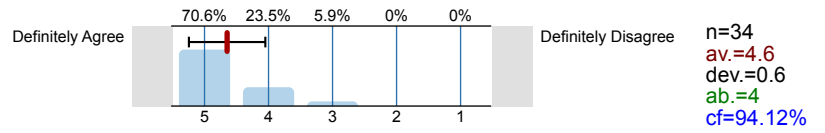

1.5 Have you received feedback on your work from this teacher?

1.5b Feedback on my work has been timely (typically 3-4 weeks after submission).

1.5c I have received helpful comments on my work.

1.5d I was able to seek further clarification on feedback from the teacher where needed.