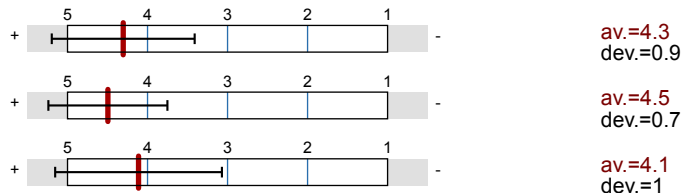

Jose Alberto Ferreira
 Instructor profile
 No. of responses = 43

Overall indicators

Global Index

Class/Seminar Teacher Evaluation (Scale width: 5)

Course Evaluation (Scale width: 5)

Legend

Question text

Class/Seminar Teacher Evaluation